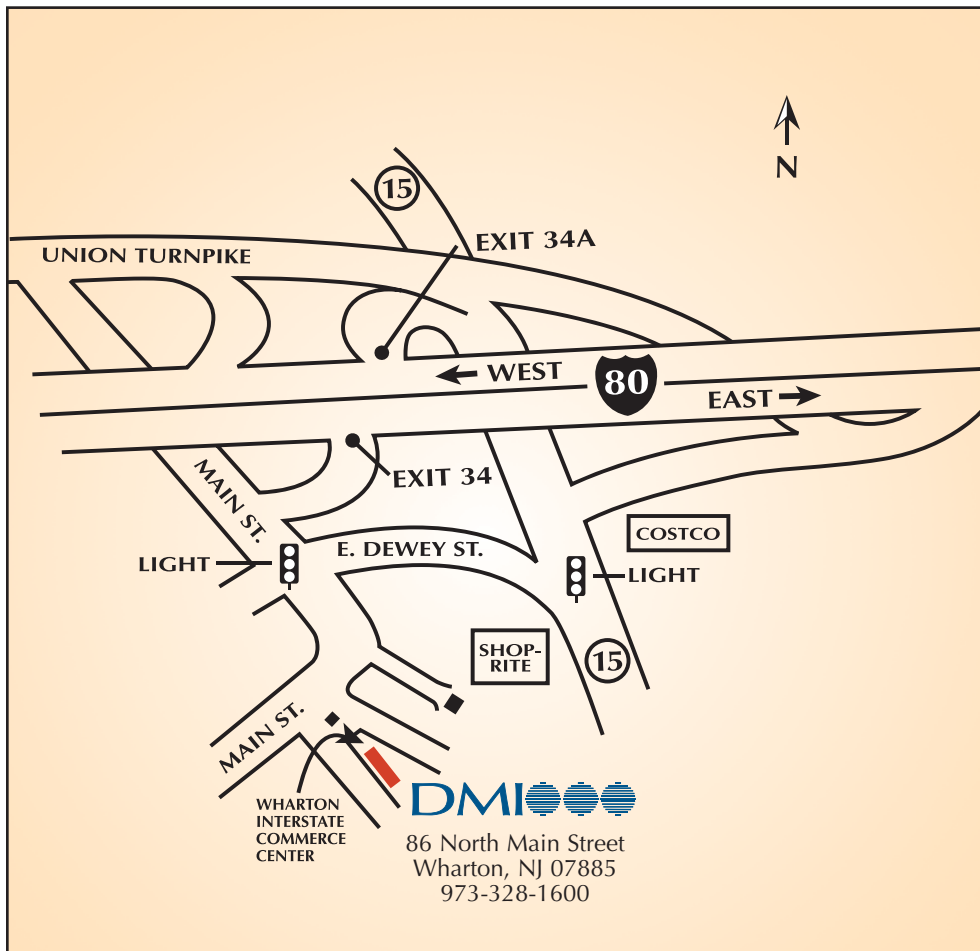

PRODUCT • PACKAGING • PERFORMANCE

86 North Main Street
Wharton, NJ 07885-1600
Tel: 973-328-1600 • Fax: 973-361-4029
E-mail: info@dminj.com
www.dminj.com

Directions

From New York City

Route 80 West
Exit 34A (Route 15 South – Wharton)
Right at first light onto Dewey Avenue
Left at first light onto Main Street
1/4 mile make left in to Wharton
Interstate Commerce Center
After guard house, bear right through
parking lot
DMI entrance to your left

From Newark Airport

Follow signs for Route 78 West
Exit 48 to Route 24 West
Take to Route 287 north exit
Exit 41B to Route 80 West
(Follow as above)

From Philadelphia

New Jersey Turnpike North
Exit 11 – Garden State Parkway North
Exit 145 (Route 280 – West)
Take 280 West to end
Merges onto Route 80 West
(Follow as above)